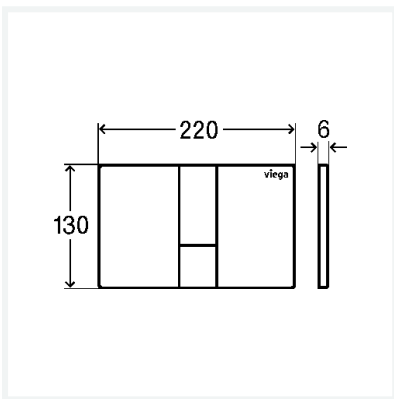

WC flush plate for Prevista

Visign for Style 24

- for all Prevista concealed cisterns
- manual flush actuation from front or top, dual flush technology

Components

fixing frame, actuating rod set, fixing bolt

Note

With joint between wall and flush plate for visual separation of the components (shadow gap).

Model 8614.1

Article 773 298

Properties

Cover plate	stainless steel coloured brushed plastic
Actuator	stainless steel coloured brushed plastic
Weight	234.85 g
Volume	2072 cm ³